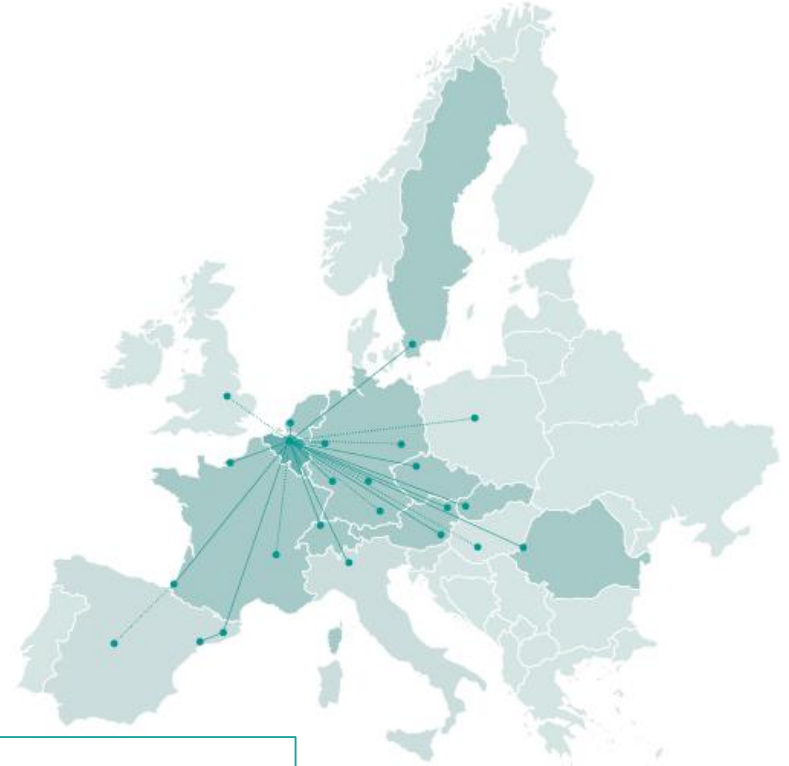

ZEEBRUGGE <> MAIN HUB

PRODUCT FLYER

Key information

DESTINATIONS

- Connected to deep sea / short sea services at Zeebrugge CSP / C-RO / P&O
- Seamless connected to our GXN network

Included services

- Terminal handlings at destination
- Terminal / terminal rail transport

Terminal contact details

Antwerpen Main Hub

- Address: Smalleweg 100, 2030 Antwerpen
- Opening hours: Mon – Fri (06:00 – 21:00)
- Telephone number: +32 (0) 3 543 06 05

ZEEBRUGGE (CSP) <> ANTWERP MAIN HUB