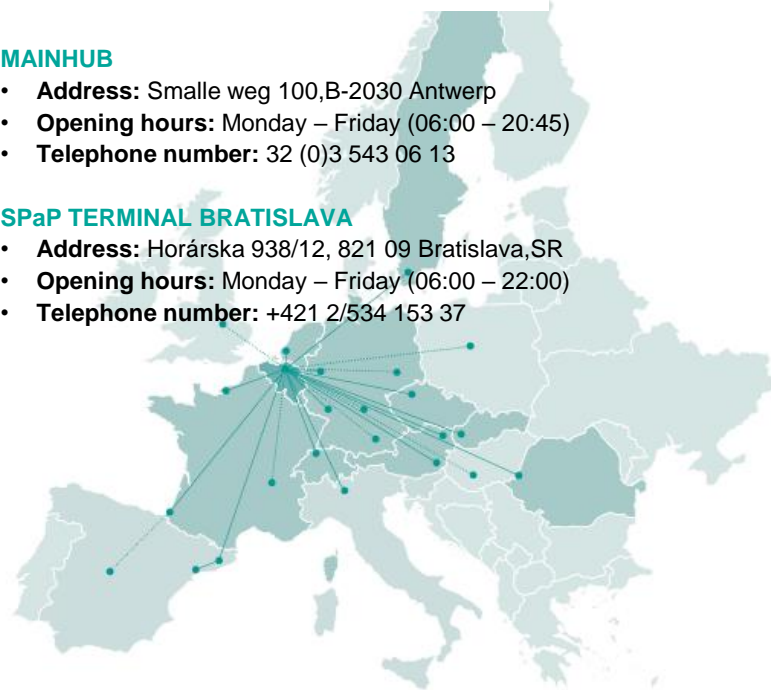

PRODUCT FLYER

ANTWERP (MAINHUB)

BRATISLAVA (SPaP TERMINAL)

KEY INFORMATION

Roundtrips & Connections

- 2 roundtrips per week
- Connected to deep-sea quays 1700 and 1742 via daily LORO shuttle
- Other quays are served via shunt per truck

Check our website for all connections to the Lineas Intermodal Network
www.lineasintermodal.net

TERMINAL CONTACT DETAILS

MAINHUB

- **Address:** Smalle weg 100,B-2030 Antwerp
- **Opening hours:** Monday – Friday (06:00 – 20:45)
- **Telephone number:** 32 (0)3 543 06 13

SPaP TERMINAL BRATISLAVA

- **Address:** Horárska 938/12, 821 09 Bratislava,SR
- **Opening hours:** Monday – Friday (06:00 – 22:00)
- **Telephone number:** +421 2/534 153 37

TIMETABLE

FROM ANTWERP MAINHUB TO SPaP BRATISLAVA