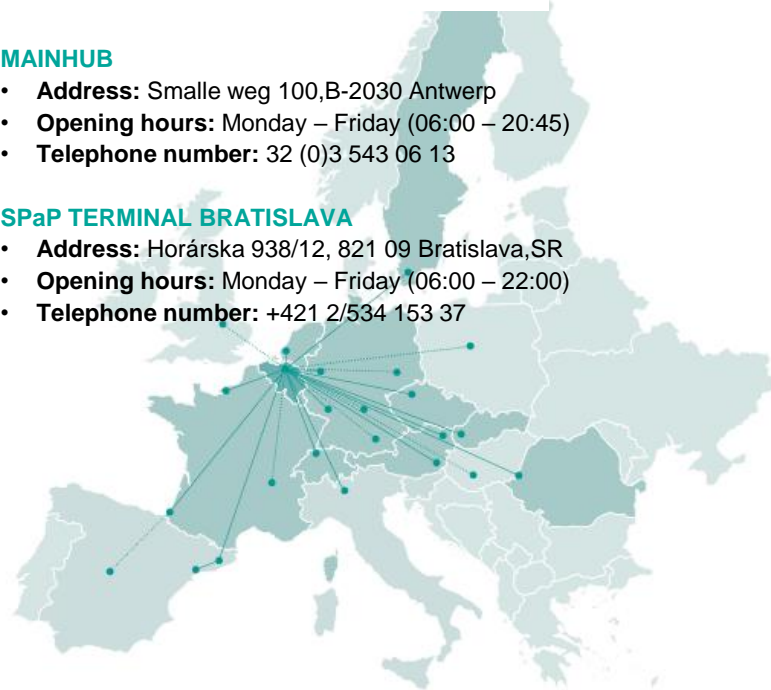

PRODUCT FLYER

ANTWERP (MAINHUB)

BRATISLAVA (SPaP TERMINAL)

KEY INFORMATION

Roundtrips & Connections

- 2 roundtrips per week
- Connected to deep-sea quays 1700 and 1742 via daily LORO shuttle
- Other quays are served via shunt per truck

Lineas Intermodal Contact

- **Pricing:** sales.im@lineas.net
- +32 (0)3 270 27 43
- **Bookings & planning:** bookings.antwerp@lineas.net
- +32 (0)3 270 27 10
- **Line management:**
- Stephan.libin@lineas.net +32 (0) 475 90 39 07
- Timothy.gabriels@lineas.net +32 (0) 479 20 75 70

TERMINAL CONTACT DETAILS

MAINHUB

- **Address:** Smalle weg 100,B-2030 Antwerp
- **Opening hours:** Monday – Friday (06:00 – 20:45)
- **Telephone number:** 32 (0)3 543 06 13

SPaP TERMINAL BRATISLAVA

- **Address:** Horárska 938/12, 821 09 Bratislava,SR
- **Opening hours:** Monday – Friday (06:00 – 22:00)
- **Telephone number:** +421 2/534 153 37

Check our website for all connections to the Lineas Intermodal Network
www.lineasintermodal.net

LINEAS
INTERMODAL

TIMETABLE

FROM ANTWERP MAINHUB TO SPaP BRATISLAVA

	Depart	Clos	Arr.	Deliv	Gauge
	1-----	17:30	---4---	19:30	PC70/C400
	---4---	17:30	-----6	19:30	PC70/C400