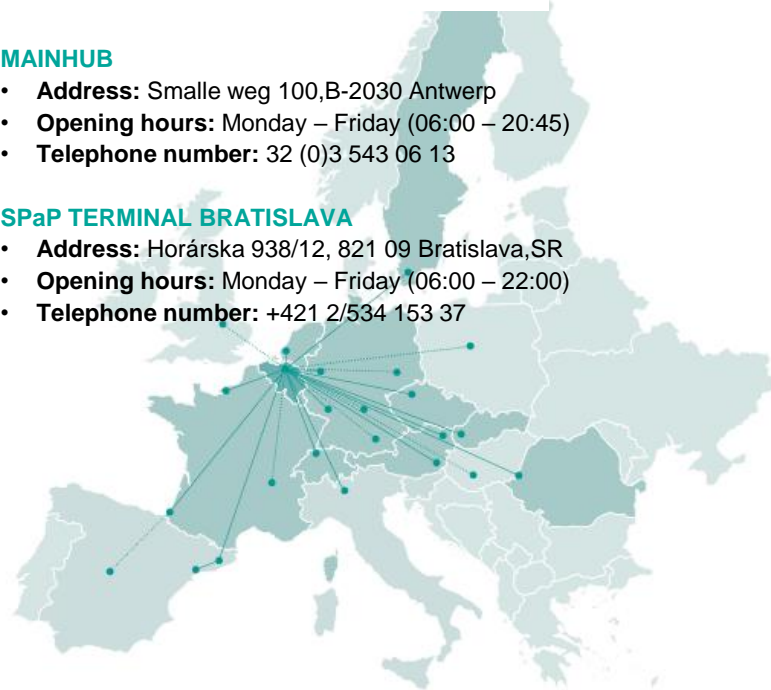

PRODUCT FLYER

ANTWERP (MAINHUB)

BRATISLAVA (SPaP TERMINAL)

KEY INFORMATION

Roundtrips & Connections

- 2 roundtrips per week
- Connected to deep-sea quays 1700 and 1742 via daily LORO shuttle
- Other quays are served via shunt per truck

Included services

- Antwerp port distribution
- Terminal handlings
- Terminal / terminal rail transport

Offered services

- Customs transit documents upon request
- House deliveries upon request
- SOLAS weighing upon request

Lineas Intermodal Contact

- **Pricing:** sales.im@lineas.net
- +32 (0)3 270 27 43
- **Bookings & planning:** bookings.antwerp@lineas.net
- +32 (0)3 270 27 10
- **Line management:**
- Stephan.libin@lineas.net +32 (0) 475 90 39 07
- Timothy.gabriels@lineas.net +32 (0) 479 20 75 70

TERMINAL CONTACT DETAILS

MAINHUB

- **Address:** Smalle weg 100,B-2030 Antwerp
- **Opening hours:** Monday – Friday (06:00 – 20:45)
- **Telephone number:** 32 (0)3 543 06 13

SPaP TERMINAL BRATISLAVA

- **Address:** Horárska 938/12, 821 09 Bratislava,SR
- **Opening hours:** Monday – Friday (06:00 – 22:00)
- **Telephone number:** +421 2/534 153 37

Check our website for all connections to the Lineas Intermodal Network
www.lineasintermodal.net

LINEAS
INTERMODAL