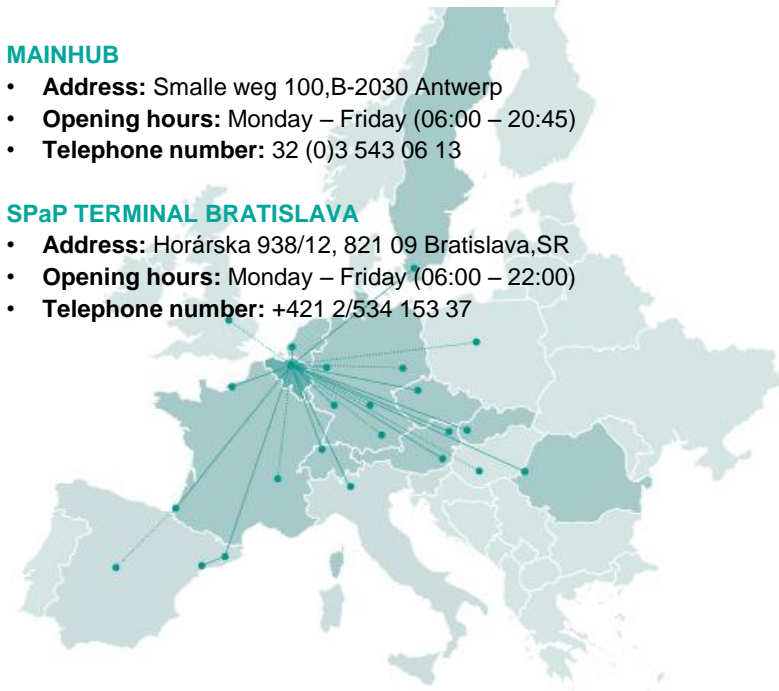

PRODUCT FLYER

ANTWERP (MAINHUB)

BRATISLAVA (SPaP TERMINAL)

KEY INFORMATION

TERMINAL CONTACT DETAILS

Roundtrips & Connections

- 2 roundtrips per week
- Connected to deep-sea quays 1700 and 1742 via daily LORO shuttle
- Other quays are served via shunt per truck

Lineas Intermodal Contact

- **Pricing:** sales.im@lineas.net
- +32 (0)3 270 27 43
- **Customer service & bookings:** bookings.antwerp@lineas.net
- +32 (0)3 270 27 35
- **Line management:** bianca.elst@lineas.net
- +32 (0)3 270 27 48

MAINHUB

- **Address:** Smalle weg 100,B-2030 Antwerp
- **Opening hours:** Monday – Friday (06:00 – 20:45)
- **Telephone number:** 32 (0)3 543 06 13

SPaP TERMINAL BRATISLAVA

- **Address:** Horárska 938/12, 821 09 Bratislava,SR
- **Opening hours:** Monday – Friday (06:00 – 22:00)
- **Telephone number:** +421 2/534 153 37

Check our website for all connections to the Lineas Intermodal Network
www.lineasintermodal.net

TIMETABLE

FROM ANTWERP MAINHUB TO SPaP BRATISLAVA

	Depart	Clos	Arr.	Deliv	Gauge
	1-----	19:00	--3----	17:00	PC70/C400
	---4---	19:00	1-----	07:00	PC70/C400